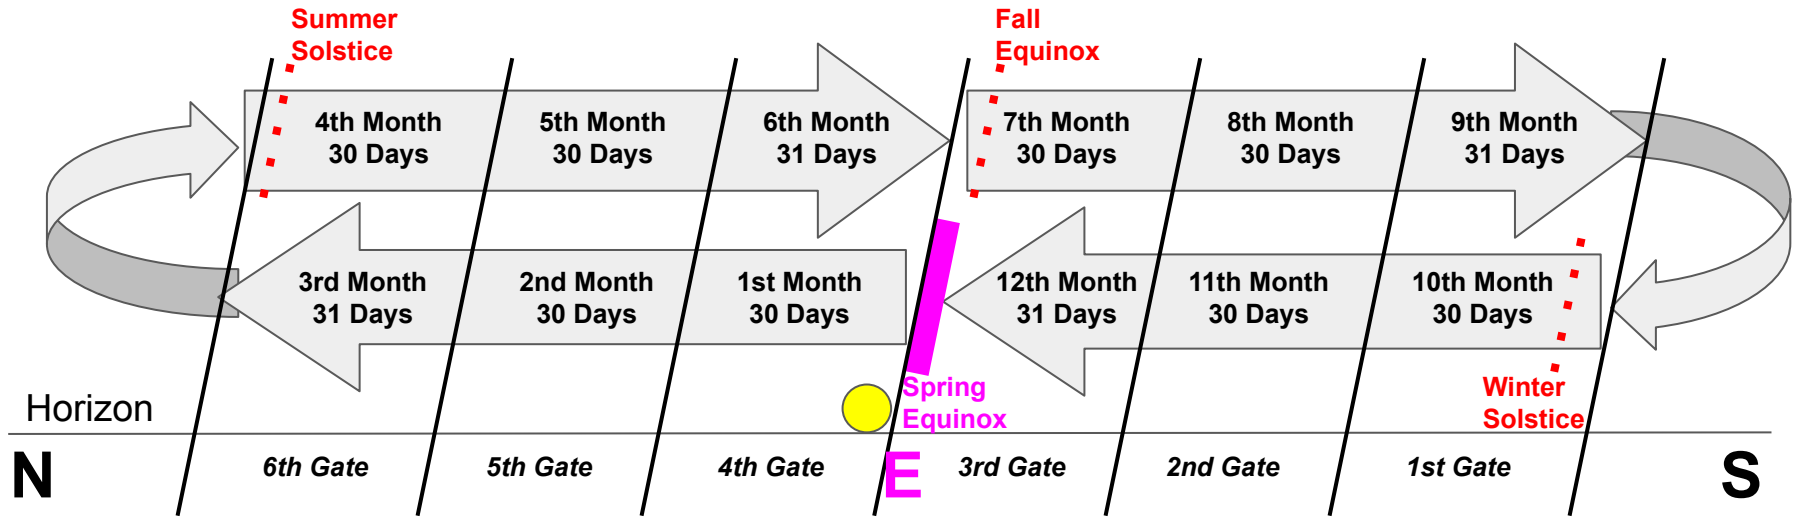

The Enoch 364 Day Calendar

1st Enoch chapter 72

The Sun, the 12 Months, & the 6 Gates / Portals

*The Spring Equinox is the 365th Day of the Solar Cycle and not part of the 364 Day Calendar.

**Graphic is not to scale